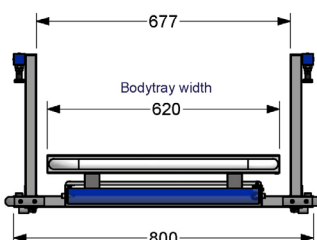

TekMed

CONCEALMENT TRANSPORT TROLLEY

HTW 50/130-CF-FO-UP-2100-XXX

THE HTW TRANSPORT TROLLEY IS DESIGNED TO RETRIEVE AND TRANSPORT DECEASED BETWEEN THE WARD AND MORTUARY WITH REDUCED EFFORT.

THE TROLLEY IS BUILT WITH A RUGGED, TORSION-RESISTANT FRAME IN EITHER POWDER COATED STEEL OR STAINLESS STEEL CONSTRUCTION. MOVEMENT CAN BE FURTHER AIDED VIA THE OPTIONAL 24V ON-BOARD TRACTION DRIVE SYSTEM, HAND THROTTLE AND CONTROL PANEL, ALLOWING FOR EASY MOVEMENT; ALL POWERED BY THE LATEST 12/24V MAG-PLUG SMART CHARGER.

THE TOP DECK ALLOWS FOR EASY TRANSFER FROM THE BED-SIDE, AND THE TROLLEY CAN BE FITTED WITH A VARIETY OF TOP DECKS TO SUIT THE NEEDS OF THE USER, INCLUDING ROLLER SYSTEMS (FOR ROLL ON BODY TRAYS), WET TOP FIXED TRAYS AND FLAT TOPS.

STANDARD

Concealment frame CF-FO-UP 2100-620/660
Dim W/D/H 800x2100x400 mm
Article no. 050.015.030
Spare part (PVC cover) Art. no. 050.015.022

BARIATRIC

Concealment frame CF-FO-UP 2100-750
Dim W/D/H 900x2100x400 mm
Article no. 050.015.039
Spare part (PVC cover) Art. no. 050.015.025

TECHNICAL DATA

DIMENSIONS AT LOWEST POSITION (LxWxH)
2150 x 725 x 330MM
DIMENSIONS AT HIGHEST POSITION (LxWxH)
2150 x 725 x 1650MM
CARRYING CAPACITY
MAX. 350KG
MATERIAL
POWDER COATED STEEL OR STAINLESS STEEL
MODEL No. HTW 50/130-CF-FO-UP