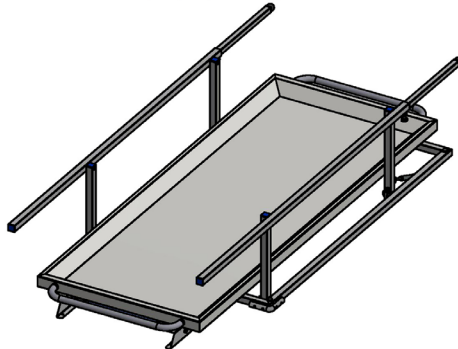

TekMed

CONCEALMENT TRANSPORT TROLLEY

HTW 50/130-CF-FO-UP-2100-XXX

THE HTW TRANSPORT TROLLEY IS DESIGNED TO RETRIEVE AND TRANSPORT DECEASED BETWEEN THE WARD AND MORTUARY WITH REDUCED EFFORT.

THE TROLLEY IS BUILT WITH A RUGGED, TORSION-RESISTANT FRAME IN EITHER POWDER COATED STEEL OR STAINLESS STEEL CONSTRUCTION. MOVEMENT CAN BE FURTHER AIDED VIA THE OPTIONAL 24V ON-BOARD TRACTION DRIVE SYSTEM, HAND THROTTLE AND CONTROL PANEL, ALLOWING FOR EASY MOVEMENT; ALL POWERED BY THE LATEST 12/24V MAG-PLUG SMART CHARGER.

THE TOP DECK ALLOWS FOR EASY TRANSFER FROM THE BED-SIDE, AND THE TROLLEY CAN BE FITTED WITH A VARIETY OF TOP DECKS TO SUIT THE NEEDS OF THE USER, INCLUDING ROLLER SYSTEMS (FOR ROLL ON BODY TRAYS), WET TOP FIXED TRAYS AND FLAT TOPS.

STANDARD

Concealment frame CF-FO-UP 2100-620/660
Dim W/D/H 800x2100x400 mm
Article no. 050.015.030
Spare part (PVC cover) Art. no. 050.015.022

BARIATRIC

Concealment frame CF-FO-UP 2100-750
Dim W/D/H 900x2100x400 mm
Article no. 050.015.039
Spare part (PVC cover) Art. no. 050.015.025

EXTRA LARGE

Concealment frame CF-FO-UP 2100-800
Dim W/D/H 950x2100x400 mm
Article no. 050.015.037
Spare part (PVC cover) Art. no. 050.015.026

OPTIONS

- 3 AVAILABLE CONCEALMENT FRAME SIZES
- 125MM CASTORS (200MM OPTION)
- POWDER COATED OR STAINLESS STEEL CONSTRUCTION
- FAT-HTW-24 TRACTION DRIVE UNIT WITH CONTROL PANEL DUAL DRIVE. TROLLEY CAN TURN WITH-IN ITS OWN LENGTH.
- MOTORIZED TRAY/COFFIN LOADER FOR 'HANDS-FREE' OPERATION
- MATCHING RACKING SYSTEMS (INCLUDING TRAYS) ALSO AVAILABLE