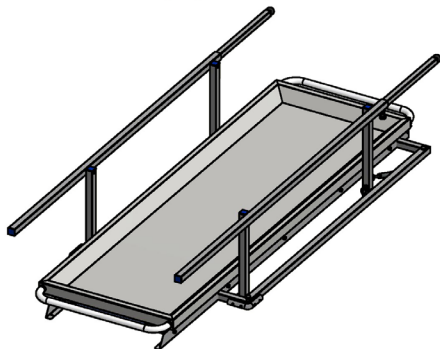

TekMed

CONCEALMENT TRANSPORT TROLLEY

HTW 50/130-CF-FO-UP-2100-XXX

THE HTW TRANSPORT TROLLEY IS DESIGNED TO RETRIEVE AND TRANSPORT DECEASED BETWEEN THE WARD AND MORTUARY WITH REDUCED EFFORT.

THE TROLLEY IS BUILT WITH A RUGGED, TORSION-RESISTANT FRAME IN EITHER POWDER COATED STEEL OR STAINLESS STEEL CONSTRUCTION. MOVEMENT CAN BE FURTHER AIDED VIA THE OPTIONAL 24V ON-BOARD TRACTION DRIVE SYSTEM, HAND THROTTLE AND CONTROL PANEL, ALLOWING FOR EASY MOVEMENT; ALL POWERED BY THE LATEST 12/24V MAG-PLUG SMART CHARGER.

THE TOP DECK ALLOWS FOR EASY TRANSFER FROM THE BED-SIDE, AND THE TROLLEY CAN BE FITTED WITH A VARIETY OF TOP DECKS TO SUIT THE NEEDS OF THE USER, INCLUDING ROLLER SYSTEMS (FOR ROLL ON BODY TRAYS), WET TOP FIXED TRAYS AND FLAT TOPS.

STANDARD

Concealment frame CF-FO-UP 2100-620/660
Dim W/D/H 800x2100x400 mm
Article no. 050.015.030
Spare part (PVC cover) Art. no. 050.015.022

BARIATRIC

Concealment frame CF-FO-UP 2100-750
Dim W/D/H 900x2100x400 mm
Article no. 050.015.039
Spare part (PVC cover) Art. no. 050.015.025

TECHNICAL DATA

DIMENSIONS AT LOWEST POSITION (LxWxH)
2150 x 725 x 330MM
DIMENSIONS AT HIGHEST POSITION (LxWxH)
2150 x 725 x 1650MM
CARRYING CAPACITY
MAX. 350KG
MATERIAL
POWDER COATED STEEL OR STAINLESS STEEL
MODEL No. HTW 50/130-CF-FO-UP