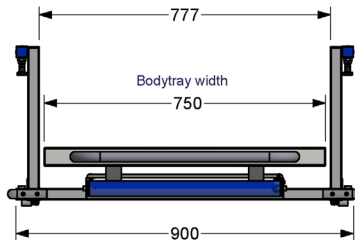

THE TOP DECK ALLOWS FOR EASY TRANSFER FROM THE BED-SIDE, AND THE TROLLEY CAN BE FITTED WITH A VARIETY OF TOP DECKS TO SUIT THE NEEDS OF THE USER, INCLUDING ROLLER SYSTEMS (FOR ROLL ON BODY TRAYS), WET TOP FIXED TRAYS AND FLAT TOPS.

STANDARD

Concealment frame CF-FO-UP 2100-620/660
Dim W/D/H 800x2100x400 mm
Article no. 050.015.030
Spare part (PVC cover) Art. no. 050.015.022

BARIATRIC

Concealment frame CF-FO-UP 2100-750
Dim W/D/H 900x2100x400 mm
Article no. 050.015.039
Spare part (PVC cover) Art. no. 050.015.025

TECHNICAL DATA

DIMENSIONS AT LOWEST POSITION (LxWxH)
2150 x 725 x 330MM
DIMENSIONS AT HIGHEST POSITION (LxWxH)
2150 x 725 x 1650MM
CARRYING CAPACITY
MAX. 350KG
MATERIAL
POWDER COATED STEEL OR STAINLESS STEEL
MODEL No. HTW 50/130-CF-FO-UP