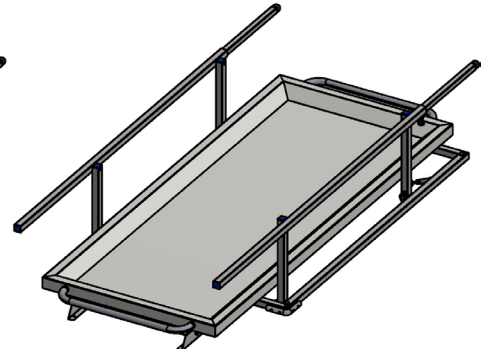

TekMed

CONCEALMENT TRANSPORT TROLLEY

HTW 50/130-CF-FO-UP-2100-XXX

THE HTW TRANSPORT TROLLEY IS DESIGNED TO RETRIEVE AND TRANSPORT DECEASED BETWEEN THE WARD AND MORTUARY WITH REDUCED EFFORT.

THE TROLLEY IS BUILT WITH A RUGGED, TORSION-RESISTANT FRAME IN EITHER POWDER COATED STEEL OR STAINLESS STEEL CONSTRUCTION. MOVEMENT CAN BE FURTHER AIDED VIA THE OPTIONAL 24V ON-BOARD TRACTION DRIVE SYSTEM, HAND THROTTLE AND CONTROL PANEL, ALLOWING FOR EASY MOVEMENT; ALL POWERED BY THE LATEST 12/24V MAG-PLUG SMART CHARGER.

THE TOP DECK ALLOWS FOR EASY TRANSFER FROM THE BED-SIDE, AND THE TROLLEY CAN BE FITTED WITH A VARIETY OF TOP DECKS TO SUIT THE NEEDS OF THE USER, INCLUDING ROLLER SYSTEMS (FOR ROLL ON BODY TRAYS), WET TOP FIXED TRAYS AND FLAT TOPS.

STANDARD

Concealment frame CF-FO-UP 2100-620/660
Dim W/D/H 800x2100x400 mm
Article no. 050.015.030
Spare part (PVC cover) Art. no. 050.015.022

BARIATRIC

Concealment frame CF-FO-UP 2100-750
Dim W/D/H 900x2100x400 mm
Article no. 050.015.039
Spare part (PVC cover) Art. no. 050.015.025

EXTRA LARGE

Concealment frame CF-FO-UP 2100-800
Dim W/D/H 950x2100x400 mm
Article no. 050.015.037
Spare part (PVC cover) Art. no. 050.015.026

OPTIONS

- 3 AVAILABLE CONCEALMENT FRAME SIZES
- 125MM CASTORS (200MM OPTION)
- POWDER COATED OR STAINLESS STEEL CONSTRUCTION
- FAT-HTW-24 TRACTION DRIVE UNIT WITH CONTROL PANEL DUAL DRIVE. TROLLEY CAN TURN WITH-IN ITS OWN LENGTH.
- MOTORIZED TRAY/COFFIN LOADER FOR 'HANDS-FREE' OPERATION
- MATCHING RACKING SYSTEMS (INCLUDING TRAYS) ALSO AVAILABLE