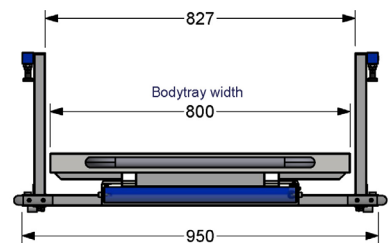

THE TOP DECK ALLOWS FOR EASY TRANSFER FROM THE BED-SIDE, AND THE TROLLEY CAN BE FITTED WITH A VARIETY OF TOP DECKS TO SUIT THE NEEDS OF THE USER, INCLUDING ROLLER SYSTEMS (FOR ROLL ON BODY TRAYS), WET TOP FIXED TRAYS AND FLAT TOPS.

STANDARD

Concealment frame CF-FO-UP 2100-620/660
Dim W/D/H 800x2100x400 mm
Article no. 050.015.030
Spare part (PVC cover) Art. no. 050.015.022

BARIATRIC

Concealment frame CF-FO-UP 2100-750
Dim W/D/H 900x2100x400 mm
Article no. 050.015.039
Spare part (PVC cover) Art. no. 050.015.025

EXTRA LARGE

Concealment frame CF-FO-UP 2100-800
Dim W/D/H 950x2100x400 mm
Article no. 050.015.037
Spare part (PVC cover) Art. no. 050.015.026

OPTIONS

- 3 AVAILABLE CONCEALMENT FRAME SIZES
- 125MM CASTORS (200MM OPTION)
- POWDER COATED OR STAINLESS STEEL CONSTRUCTION
- FAT-HTW-24 TRACTION DRIVE UNIT WITH CONTROL PANEL DUAL DRIVE. TROLLEY CAN TURN WITH-IN ITS OWN LENGTH.
- MOTORIZED TRAY/COFFIN LOADER FOR 'HANDS-FREE' OPERATION
- MATCHING RACKING SYSTEMS (INCLUDING TRAYS) ALSO AVAILABLE

TECHNICAL DATA

DIMENSIONS AT LOWEST POSITION (LxWxH)
2150 x 725 x 330MM
DIMENSIONS AT HIGHEST POSITION (LxWxH)
2150 x 725 x 1650MM
CARRYING CAPACITY
MAX. 350KG
MATERIAL
POWDER COATED STEEL OR STAINLESS STEEL
MODEL No. HTW 50/130-CF-FO-UP